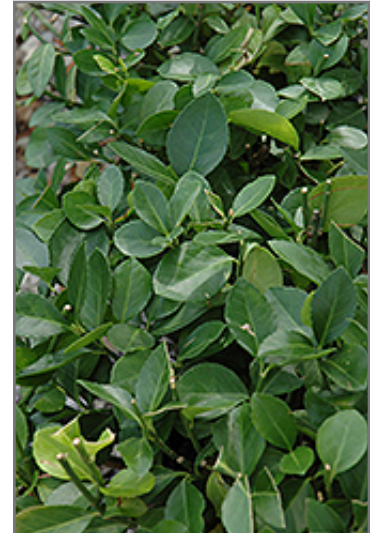

Manhattan Spreading Euonymus foliage

Photo courtesy of NetPS Plant Finder