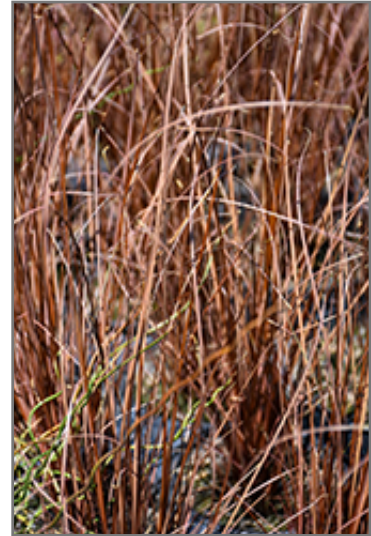

Hardiness Zone: 5a

Other Names: Buchanan's Sedge, Hair Sedge

Description:

A cool season evergreen grass featuring copper-red foliage with a spiky, upright habit; looks great as a specimen or container plant, perfect for rock gardens or tight landscape locations; color and habit persists well into winter

Ornamental Features

Firefox Leatherleaf Sedge is primarily valued in the garden for its interesting and distinctive form. Its attractive grassy leaves are red in color with showy coppery-bronze variegation and tinges of brown. As an added bonus, the foliage turns gorgeous shades of coppery-bronze, brown and tan in the fall.

Landscape Attributes

Firefox Leatherleaf Sedge is an herbaceous evergreen perennial grass with an indistinguished habit of growth. It brings an extremely fine and delicate texture to the garden composition and should be used to full effect.

This is a relatively low maintenance plant, and is best cleaned up in early spring before it resumes active growth for the season. It has no significant negative characteristics.

Firefox Leatherleaf Sedge is recommended for the following landscape applications;